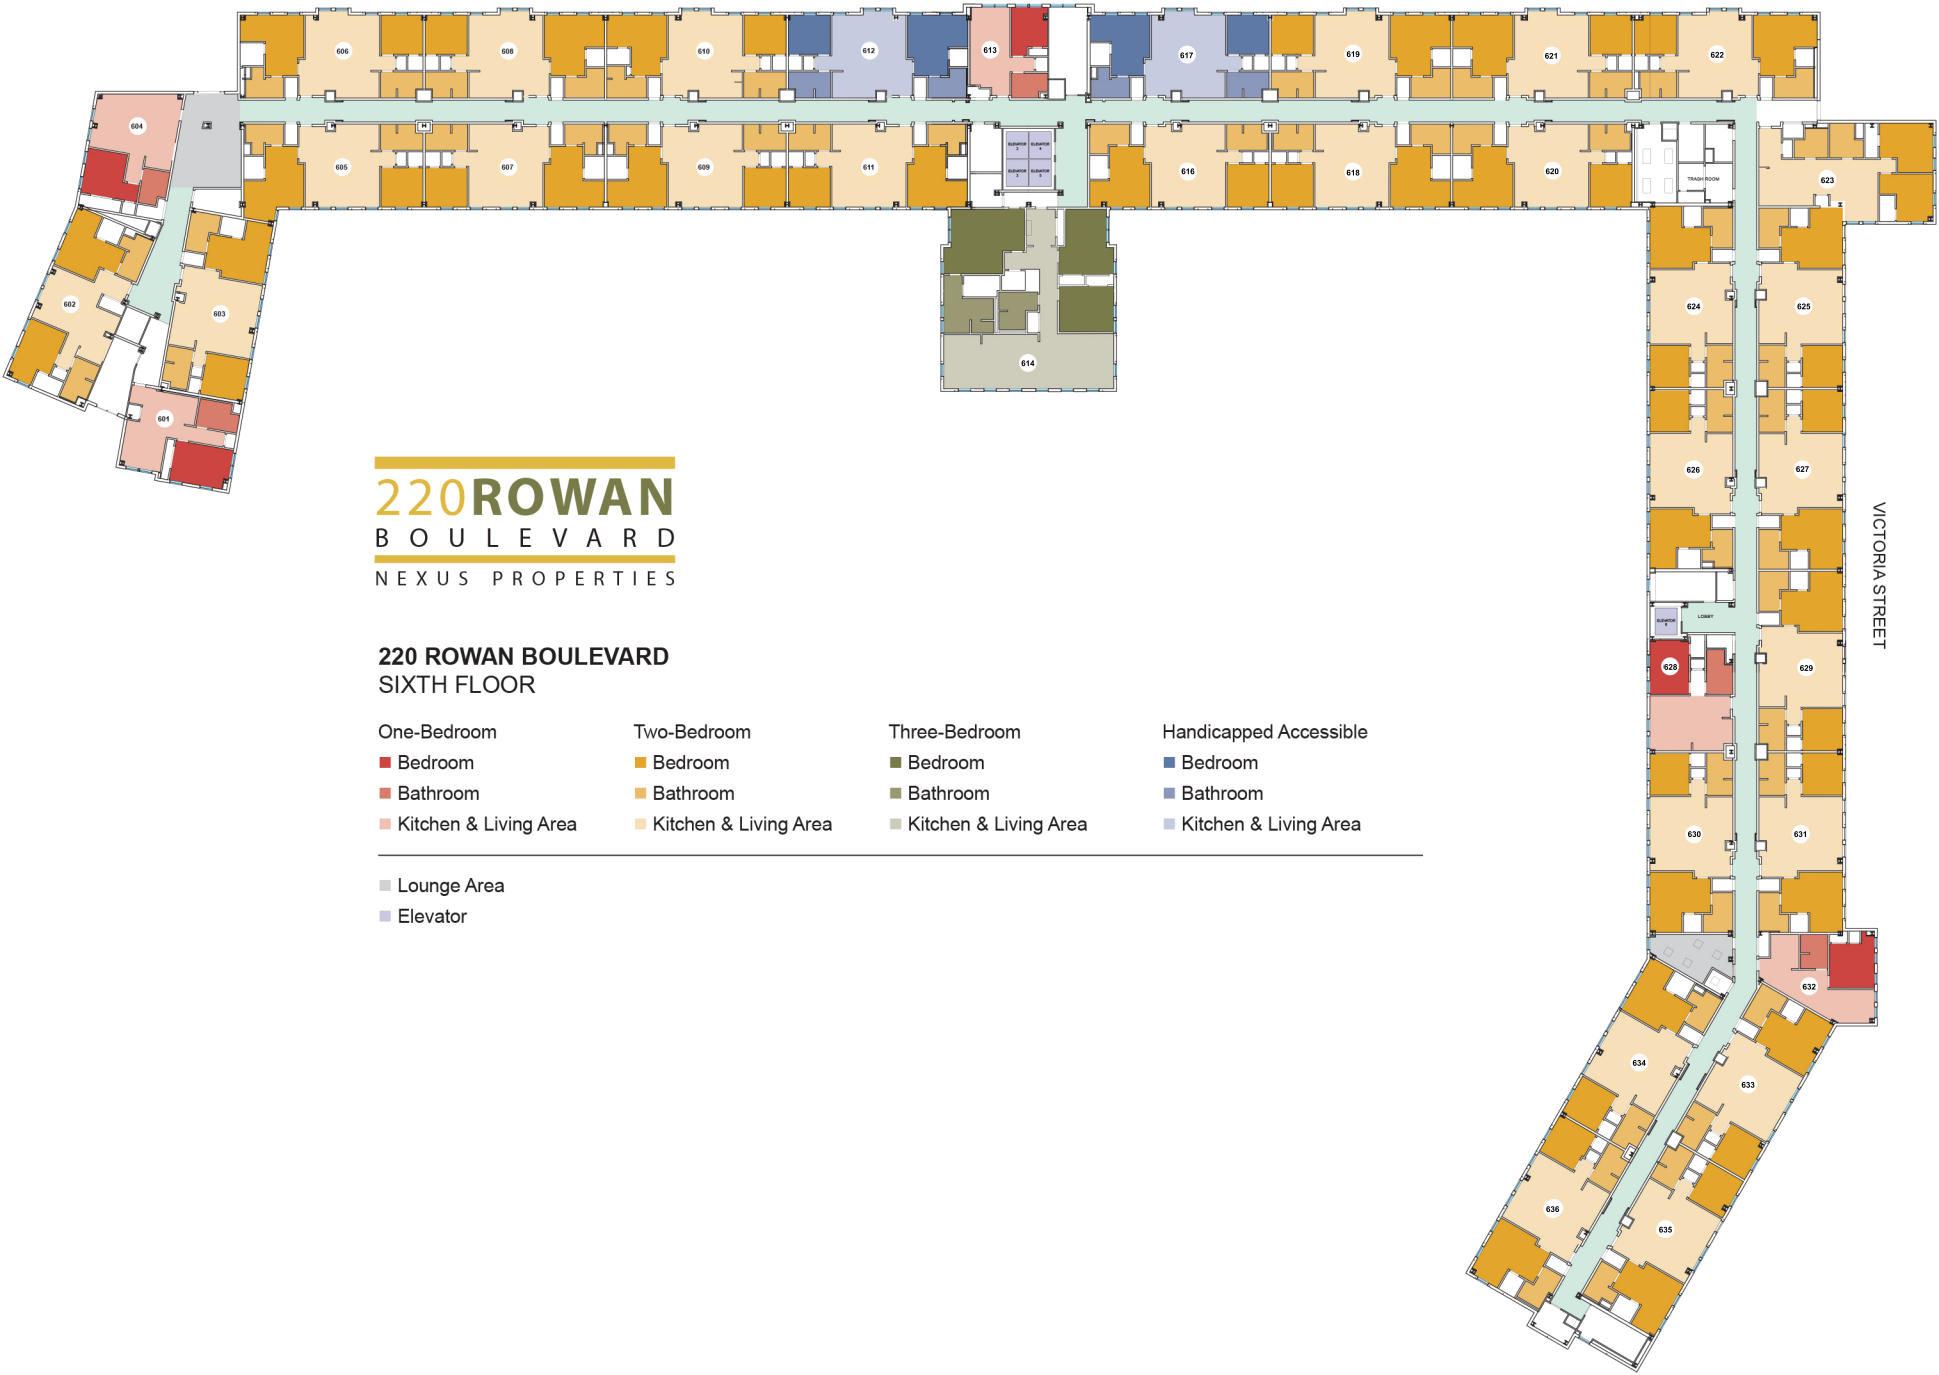

ROWAN BOULEVARD

**220 ROWAN**  
BOULEVARD  
NEXUS PROPERTIES

**220 ROWAN BOULEVARD**  
FIFTH FLOOR

One-Bedroom

- Bedroom
- Bathroom
- Kitchen & Living Area

Two-Bedroom

- Bedroom
- Bathroom
- Kitchen & Living Area

■ Lounge Area

■ Elevator

VICTORIA STREET

**220ROWAN**  
BOULEVARD  
NEXUS PROPERTIES

**220 ROWAN BOULEVARD  
SIXTH FLOOR**

**One-Bedroom**

- Bedroom
- Bathroom
- Kitchen & Living Area

**Two-Bedroom**

- Bedroom
- Bathroom
- Kitchen & Living Area

**Three-Bedroom**

- Bedroom
- Bathroom
- Kitchen & Living Area

**Handicapped Accessible**

- Bedroom
- Bathroom
- Kitchen & Living Area

■ Lounge Area

■ Elevator

VICTORIA STREET