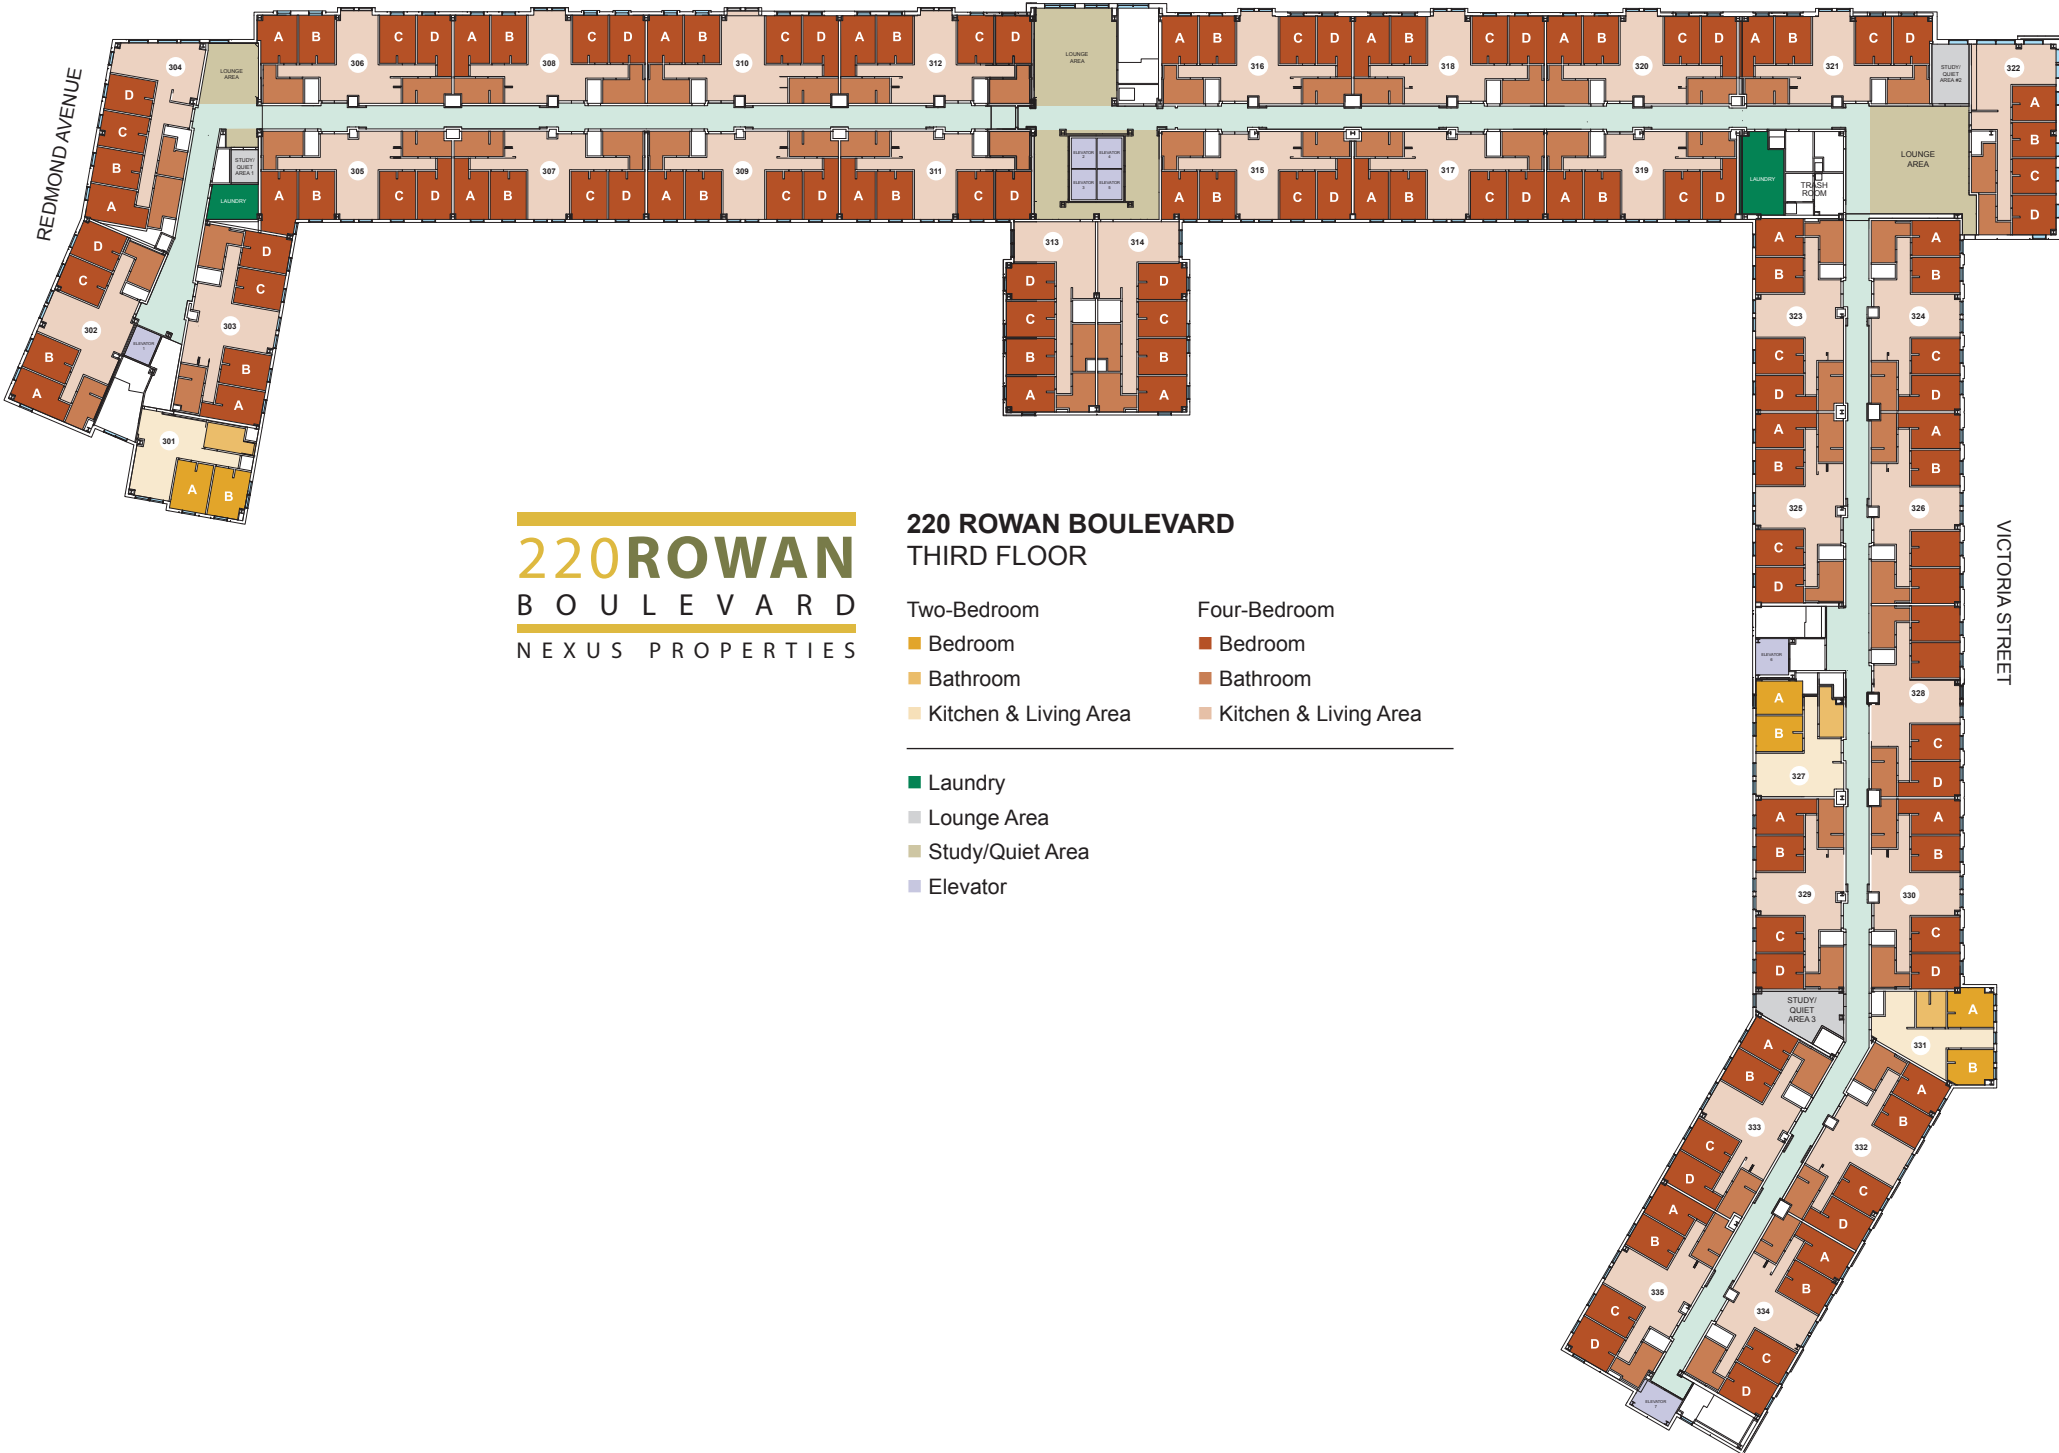

ROWAN BOULEVARD

REDMOND AVENUE

VICTORIA STREET

220 ROWAN
BOULEVARD

NEXUS PROPERTIES

220 ROWAN BOULEVARD
SECOND FLOOR

- Two-Bedroom
- Bedroom
 - Bathroom
 - Kitchen & Living Area

- Four-Bedroom
- Bedroom
 - Bathroom
 - Kitchen & Living Area

- Laundry
- Lounge Area
- Study/Quiet Area
- Elevator

ROWAN BOULEVARD

REDMOND AVENUE

VICTORIA STREET

220 ROWAN
BOULEVARD

NEXUS PROPERTIES

220 ROWAN BOULEVARD
THIRD FLOOR

Two-Bedroom

- Bedroom
- Bathroom
- Kitchen & Living Area

Four-Bedroom

- Bedroom
- Bathroom
- Kitchen & Living Area

- Laundry
- Lounge Area
- Study/Quiet Area
- Elevator

ROWAN BOULEVARD

REDMOND AVENUE

VICTORIA STREET

220 ROWAN
BOULEVARD

NEXUS PROPERTIES

220 ROWAN BOULEVARD
FOURTH FLOOR

Two-Bedroom

- Bedroom
- Bathroom
- Kitchen & Living Area

Four-Bedroom

- Bedroom
- Bathroom
- Kitchen & Living Area

- Laundry
- Lounge Area
- Study/Quiet Area
- Elevator