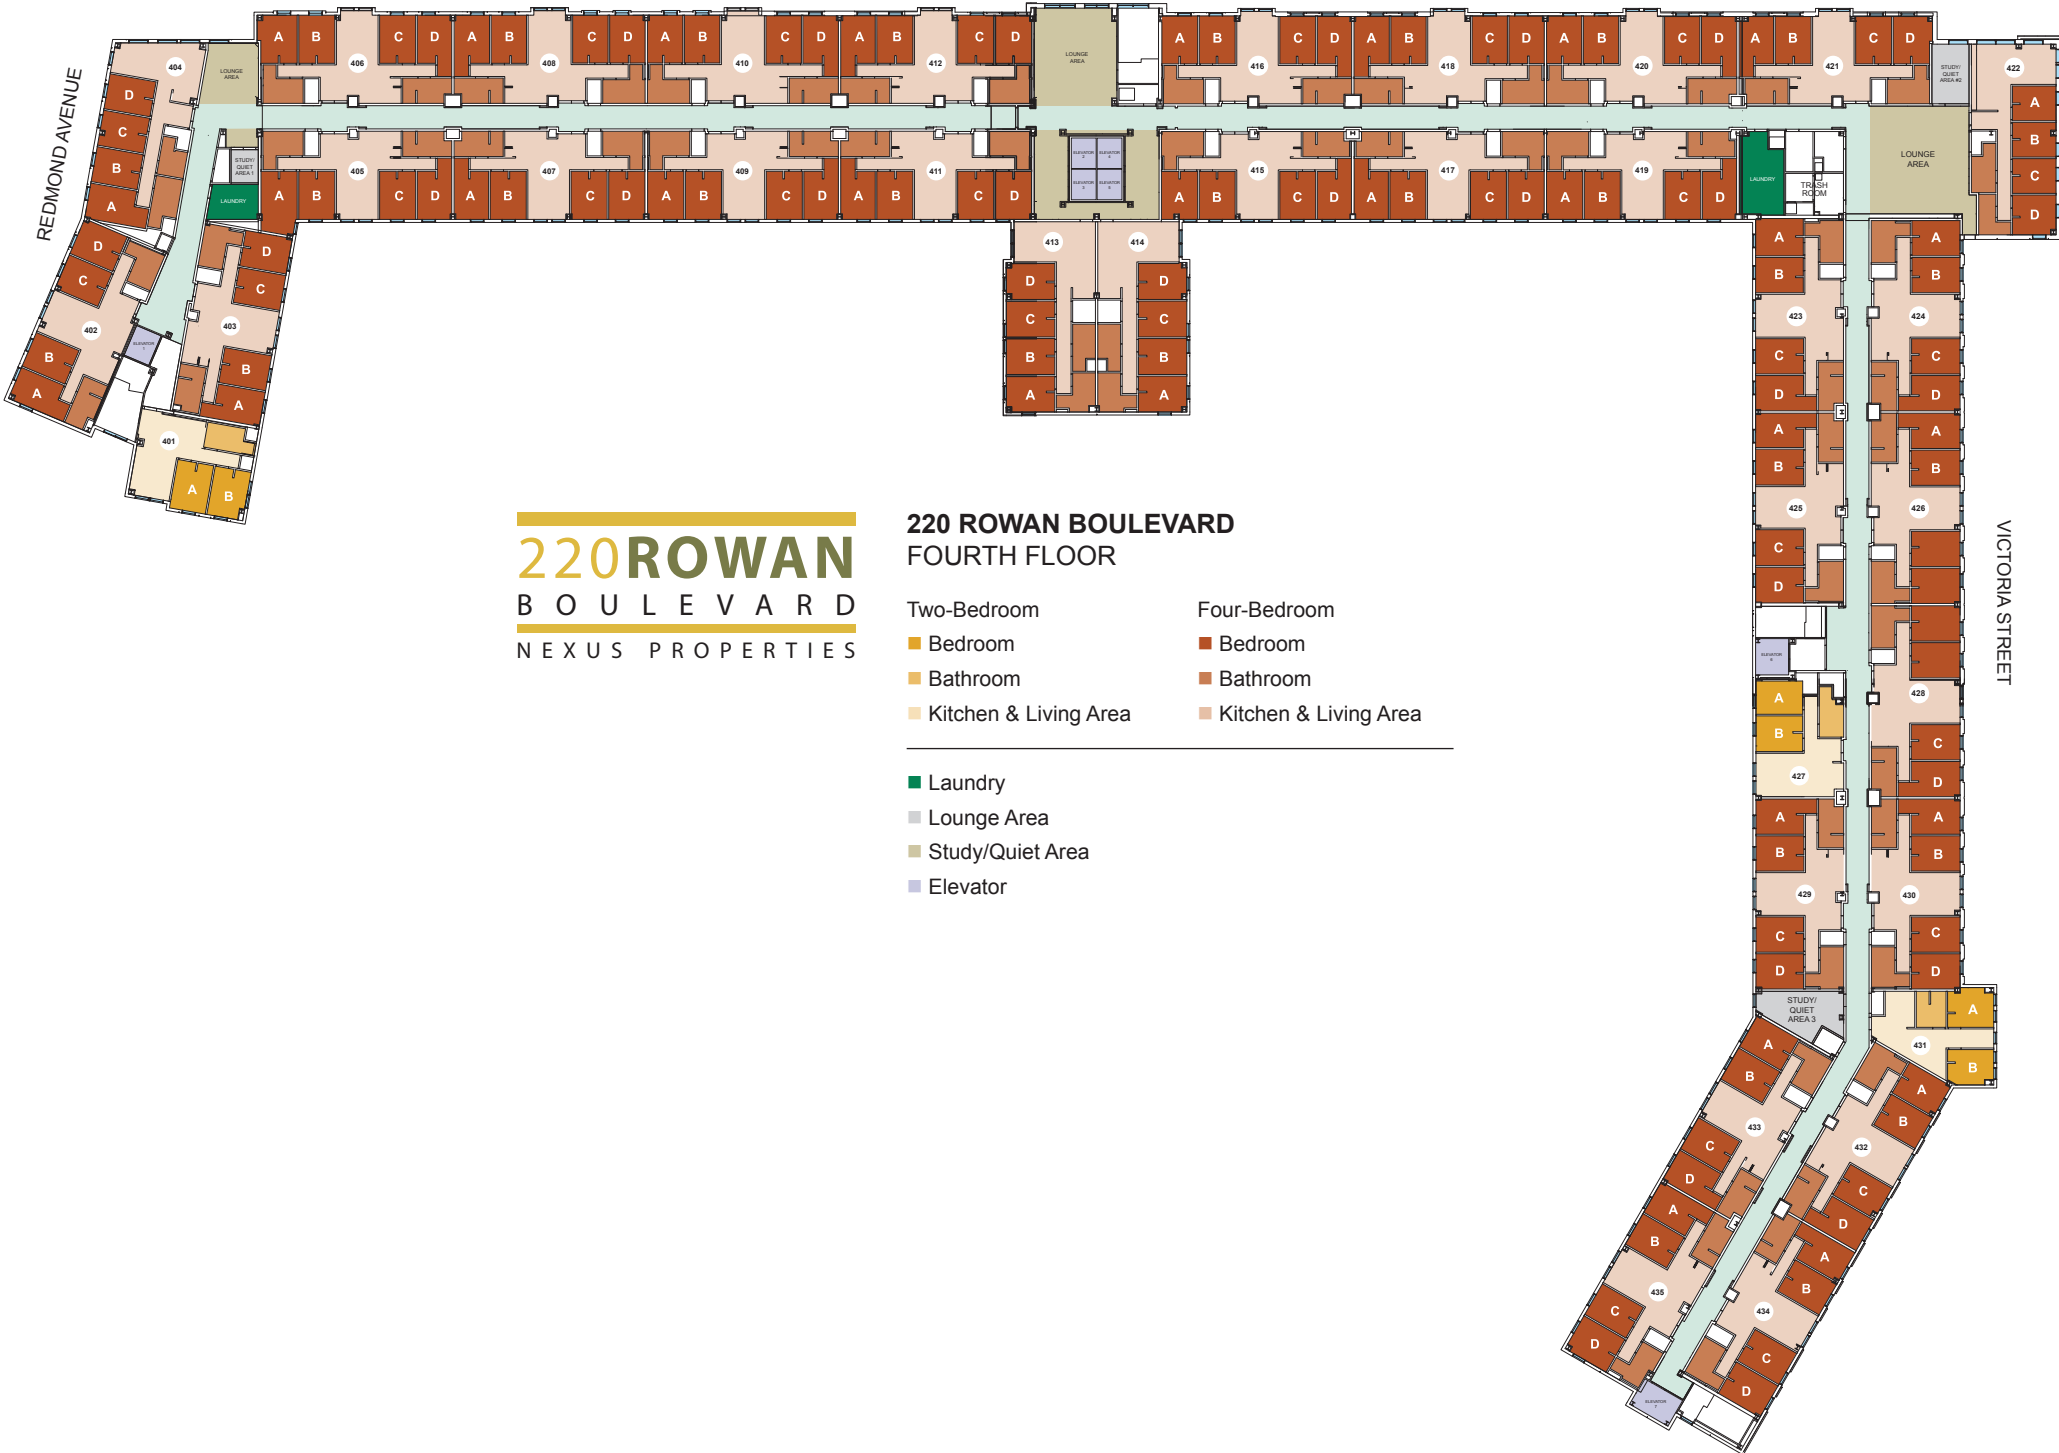

ROWAN BOULEVARD

REDMOND AVENUE

VICTORIA STREET

220 ROWAN
BOULEVARD

NEXUS PROPERTIES

220 ROWAN BOULEVARD
SECOND FLOOR

- Two-Bedroom
- Bedroom
 - Bathroom
 - Kitchen & Living Area

- Four-Bedroom
- Bedroom
 - Bathroom
 - Kitchen & Living Area

- Laundry
- Lounge Area
- Study/Quiet Area
- Elevator

ROWAN BOULEVARD

REDMOND AVENUE

VICTORIA STREET

220 ROWAN
BOULEVARD

NEXUS PROPERTIES

220 ROWAN BOULEVARD
THIRD FLOOR

Two-Bedroom

- Bedroom
- Bathroom
- Kitchen & Living Area

Four-Bedroom

- Bedroom
- Bathroom
- Kitchen & Living Area

- Laundry
- Lounge Area
- Study/Quiet Area
- Elevator

ROWAN BOULEVARD

REDMOND AVENUE

VICTORIA STREET

220 ROWAN
BOULEVARD

NEXUS PROPERTIES

220 ROWAN BOULEVARD
FOURTH FLOOR

Two-Bedroom

- Bedroom
- Bathroom
- Kitchen & Living Area

Four-Bedroom

- Bedroom
- Bathroom
- Kitchen & Living Area

- Laundry
- Lounge Area
- Study/Quiet Area
- Elevator