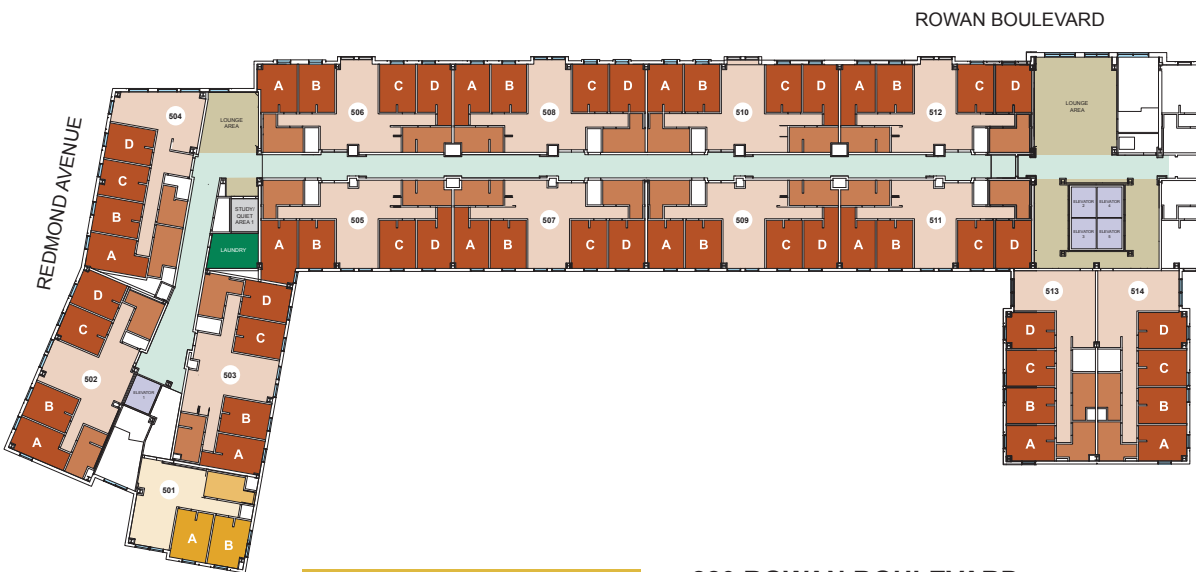

ROWAN BOULEVARD

REDMOND AVENUE

VICTORIA STREET

220 ROWAN
BOULEVARD

NEXUS PROPERTIES

220 ROWAN BOULEVARD
SECOND FLOOR

- Two-Bedroom
- Bedroom
 - Bathroom
 - Kitchen & Living Area

- Four-Bedroom
- Bedroom
 - Bathroom
 - Kitchen & Living Area

- Bedroom
- Bathroom
- Kitchen & Living Area

Four-Bedroom

- Bedroom
- Bathroom
- Kitchen & Living Area

- Laundry
- Lounge Area
- Study/Quiet Area
- Elevator

ROWAN BOULEVARD

REDMOND AVENUE

VICTORIA STREET

220 ROWAN
BOULEVARD

NEXUS PROPERTIES

220 ROWAN BOULEVARD
FOURTH FLOOR

Two-Bedroom

- Bedroom
- Bathroom
- Kitchen & Living Area

Four-Bedroom

- Bedroom
- Bathroom
- Kitchen & Living Area

- Laundry
- Lounge Area
- Study/Quiet Area
- Elevator

220 ROWAN
BOULEVARD

NEXUS PROPERTIES

220 ROWAN BOULEVARD
FIFTH FLOOR

Two-Bedroom

- Bedroom
- Bathroom
- Kitchen & Living Area

Four-Bedroom

- Bedroom
- Bathroom
- Kitchen & Living Area

-
- Laundry
 - Lounge Area
 - Study/Quiet Area
 - Elevator