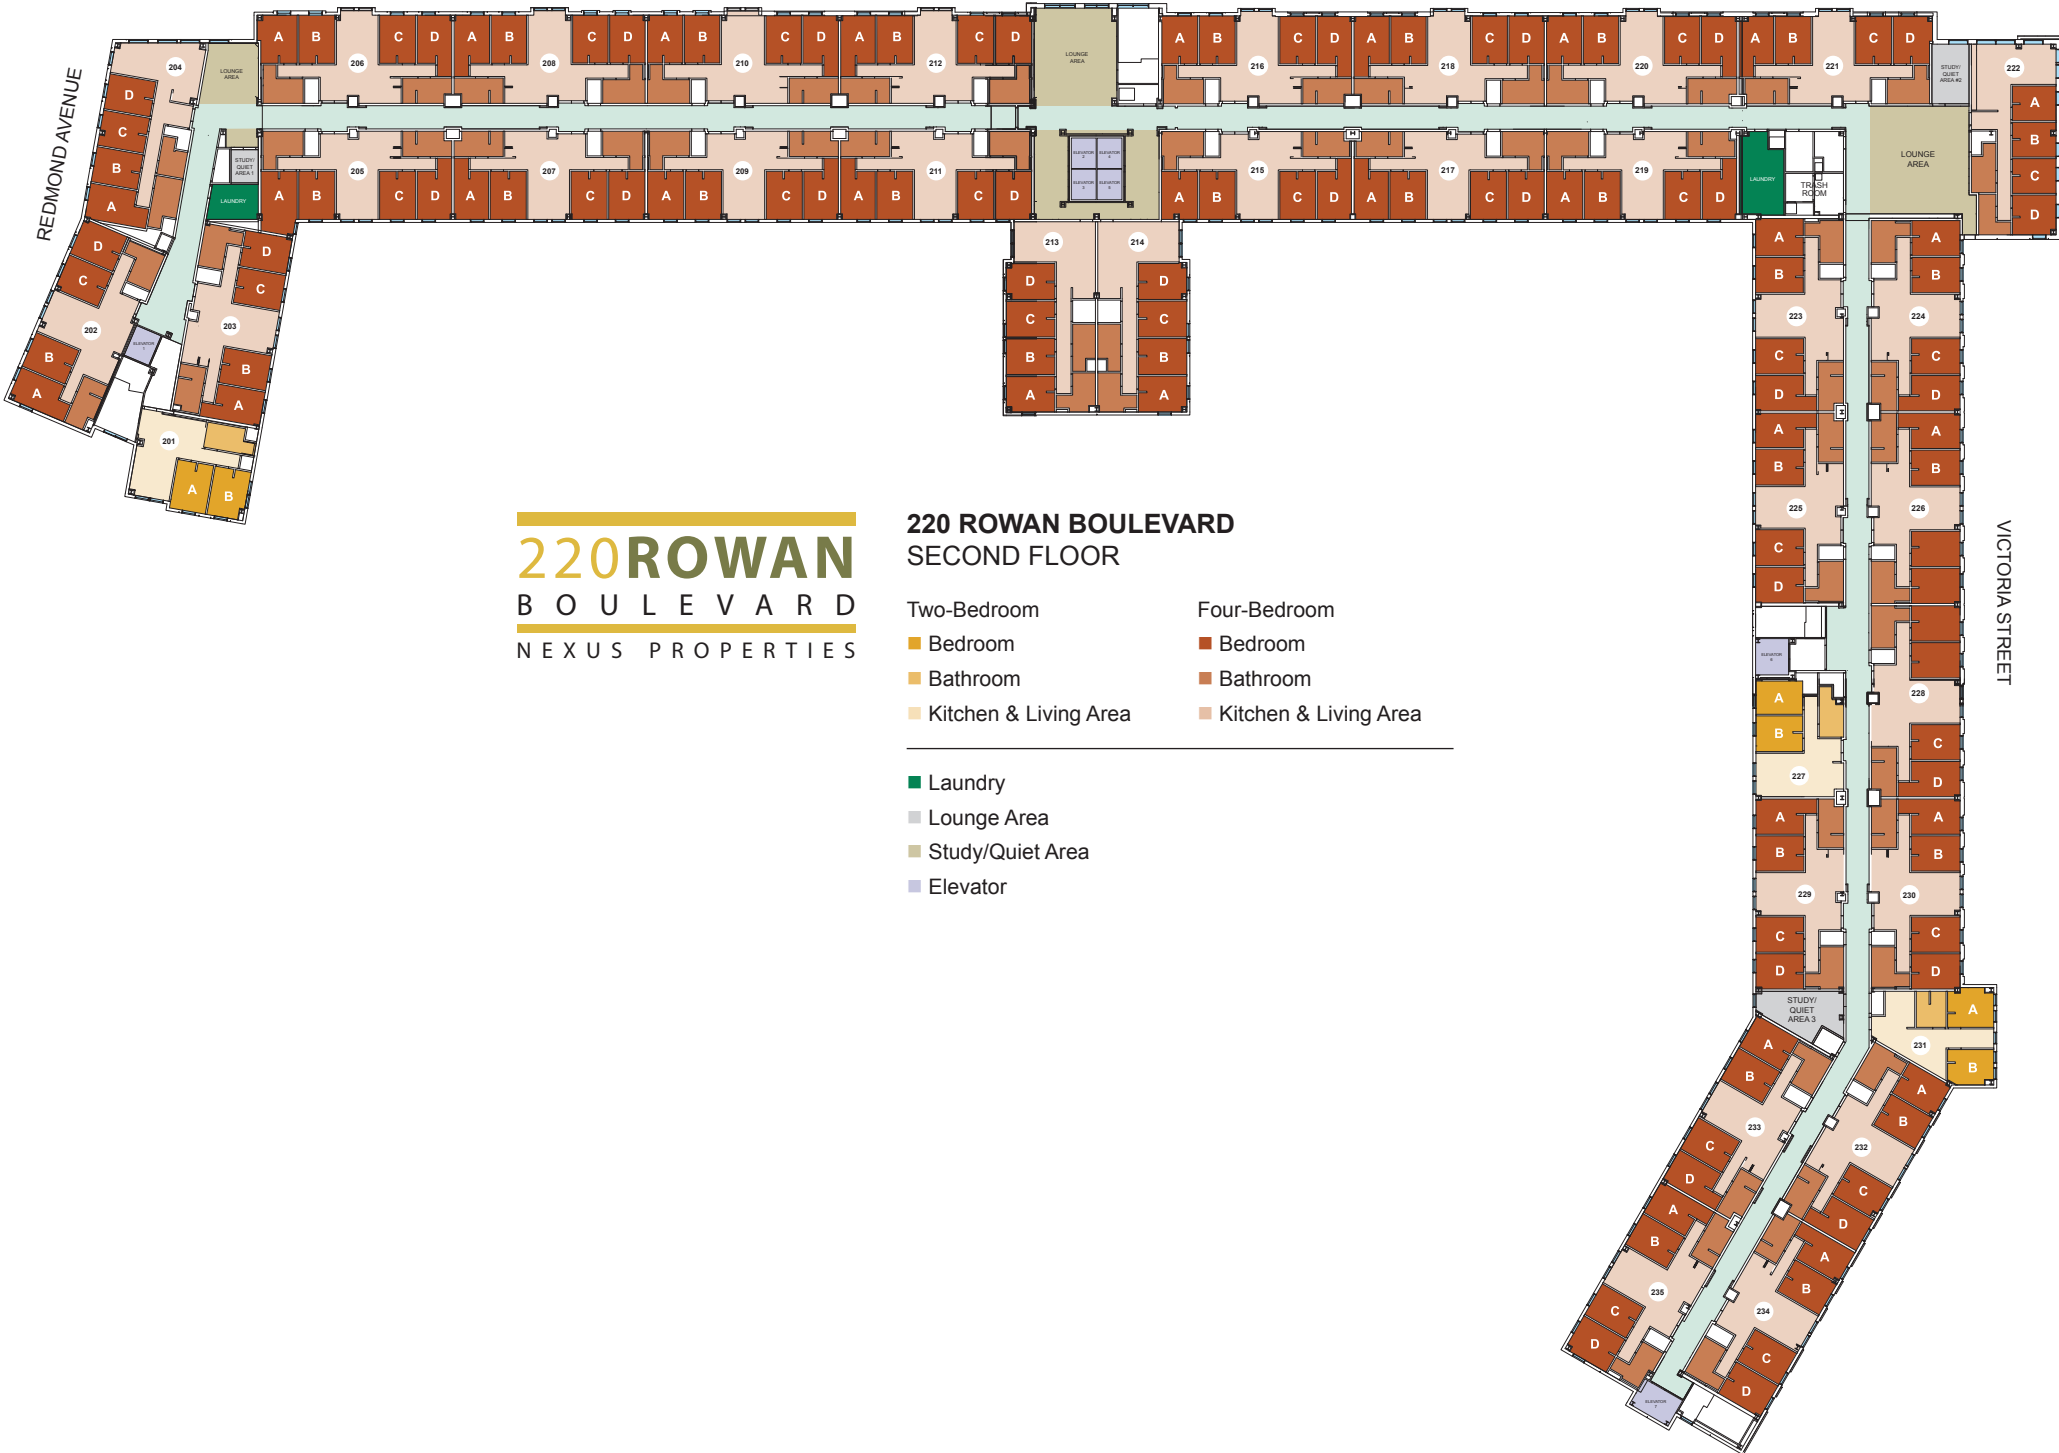

ROWAN BOULEVARD

REDMOND AVENUE

VICTORIA STREET

220 ROWAN
BOULEVARD

NEXUS PROPERTIES

220 ROWAN BOULEVARD
SECOND FLOOR

- Two-Bedroom
- Bedroom
 - Bathroom
 - Kitchen & Living Area

- Four-Bedroom
- Bedroom
 - Bathroom
 - Kitchen & Living Area

- Laundry
- Lounge Area
- Study/Quiet Area
- Elevator

ROWAN BOULEVARD

REDMOND AVENUE

VICTORIA STREET

220 ROWAN
BOULEVARD

NEXUS PROPERTIES

220 ROWAN BOULEVARD
THIRD FLOOR

Two-Bedroom

- Bedroom
- Bathroom
- Kitchen & Living Area

Four-Bedroom

- Bedroom
- Bathroom
- Kitchen & Living Area

- Laundry
- Lounge Area
- Study/Quiet Area
- Elevator

ROWAN BOULEVARD

REDMOND AVENUE

VICTORIA STREET

220 ROWAN
BOULEVARD

NEXUS PROPERTIES

220 ROWAN BOULEVARD
FOURTH FLOOR

Two-Bedroom

- Bedroom
- Bathroom
- Kitchen & Living Area

Four-Bedroom

- Bedroom
- Bathroom
- Kitchen & Living Area

- Laundry
- Lounge Area
- Study/Quiet Area
- Elevator