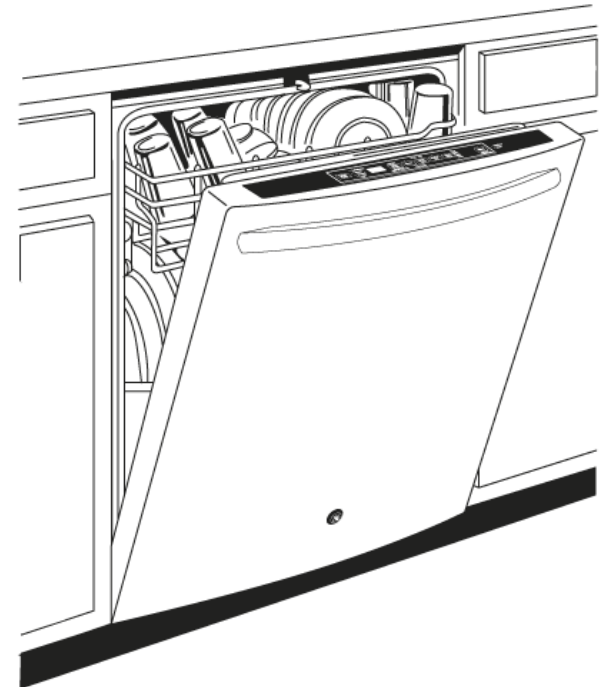

## GE® Hybrid Stainless Steel Interior Dishwasher with Hidden Controls

### Features and Benefits

- Hybrid Stainless Steel Interior - Enjoy the combination of stainless steel on the inner door and a durable plastic tub
- GE's most advanced wash system - Consistently clean, dry and sanitized dishes are ensured with GE's most advanced wash system, combining 65% more wash power\* with advanced performance features \*Wash power delivered to each rack. Compared to previous GE models
- Piranha™ hard-food disposer with removable filter - To ensure consistently clean items, this stainless steel blade rotates at 3,600 RPM to pulverize food particles. The disposer helps to prevent large particles from clogging the wash arms
- Wash Zones - Enjoy the convenience of washing dishes and silverware in just the upper or lower rack
- Easy Access Silverware Baskets - To help make loading silverware and small items easy, two baskets offer plenty of space, while dedicated silverware jets ensure table-ready results
- 3-digit countdown display with 1-12-hour Delay Start - Wash dishes at your convenience
- Adjustable upper rack - Fitting plates up to 10½" and other tall items in the upper rack is possible with an adjustment
- 48 dBA with status light on door - Nearly silent two-pump system cleans dirty dishes without disruption
- Wash Your Way Customizable Rack - Easy loading and unloading is assured with the ability to adjust the direction of the lower rack tines based on your kitchen layout
- Model GDT550HSDSS - Stainless steel
- Model GDT550HGDWW - White on white
- Model GDT550HGDBB - Black on black